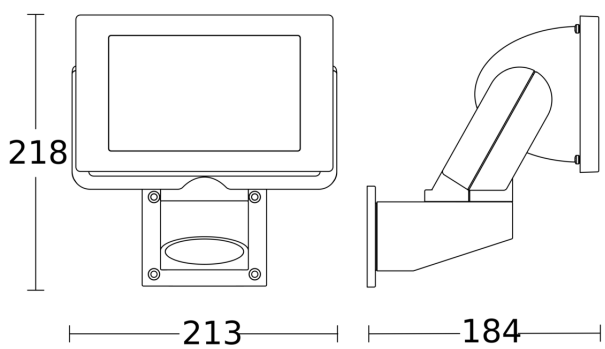

Energie sparen

Plastikfreie Verpackung

3 years

Herstellergarantie

CE

Function description

Extra-powerful illumination. The LS 300 LED floodlight perfectly illuminates entrances and courtyard entries with neutral white light (4,000 K). And for this, it needs just 29,5 W at 2962 lm. The floodlight can be adjusted through 80° horizontally and 150° vertically. Available in black or white. Protection class: IP 44.

Technical specifications

Dimensions (L x W x H)	184 x 213 x 218 mm	Mains power supply	220 – 240 V / 50 – 60 Hz
With lamp	Yes, STEINEL LED system	Luminous flux total product	2704 lm
With motion detector	No	Measured luminous flux (360°)	2962 lm
Manufacturer's Warranty	3 years	Total product efficiency	92 lm/W
Version	white	Colour temperature	4000 K
PU1, EAN	4007841069247	Colour variation LED	SDCM6
Application, place	Outdoors	Lamp	LED cannot be replaced
Application, room	outdoors, garden, courtyard & driveway, multi-storey / underground car park, all round the building, terrace / balcony	LED life expectancy (max. °C)	50000 h
Colour	white	Service life LED L70B50 (25°)	> 36000 h
Includes corner wall mount	No	Drop in luminous flux in accordance with LM80	L70B50
Installation site	wall	LED cooling system	Passive Thermo Control
Installation	Wall, Surface wiring	Soft light start	No
Impact resistance	IK03	Basic light level function	No
IP-rating	IP44	Main light adjustable	No
Protection class	I	Interconnection	No
		Output	29,5 W

Colour Rendering Index CRI = 80

Dimension Drawing

Circuit diagram